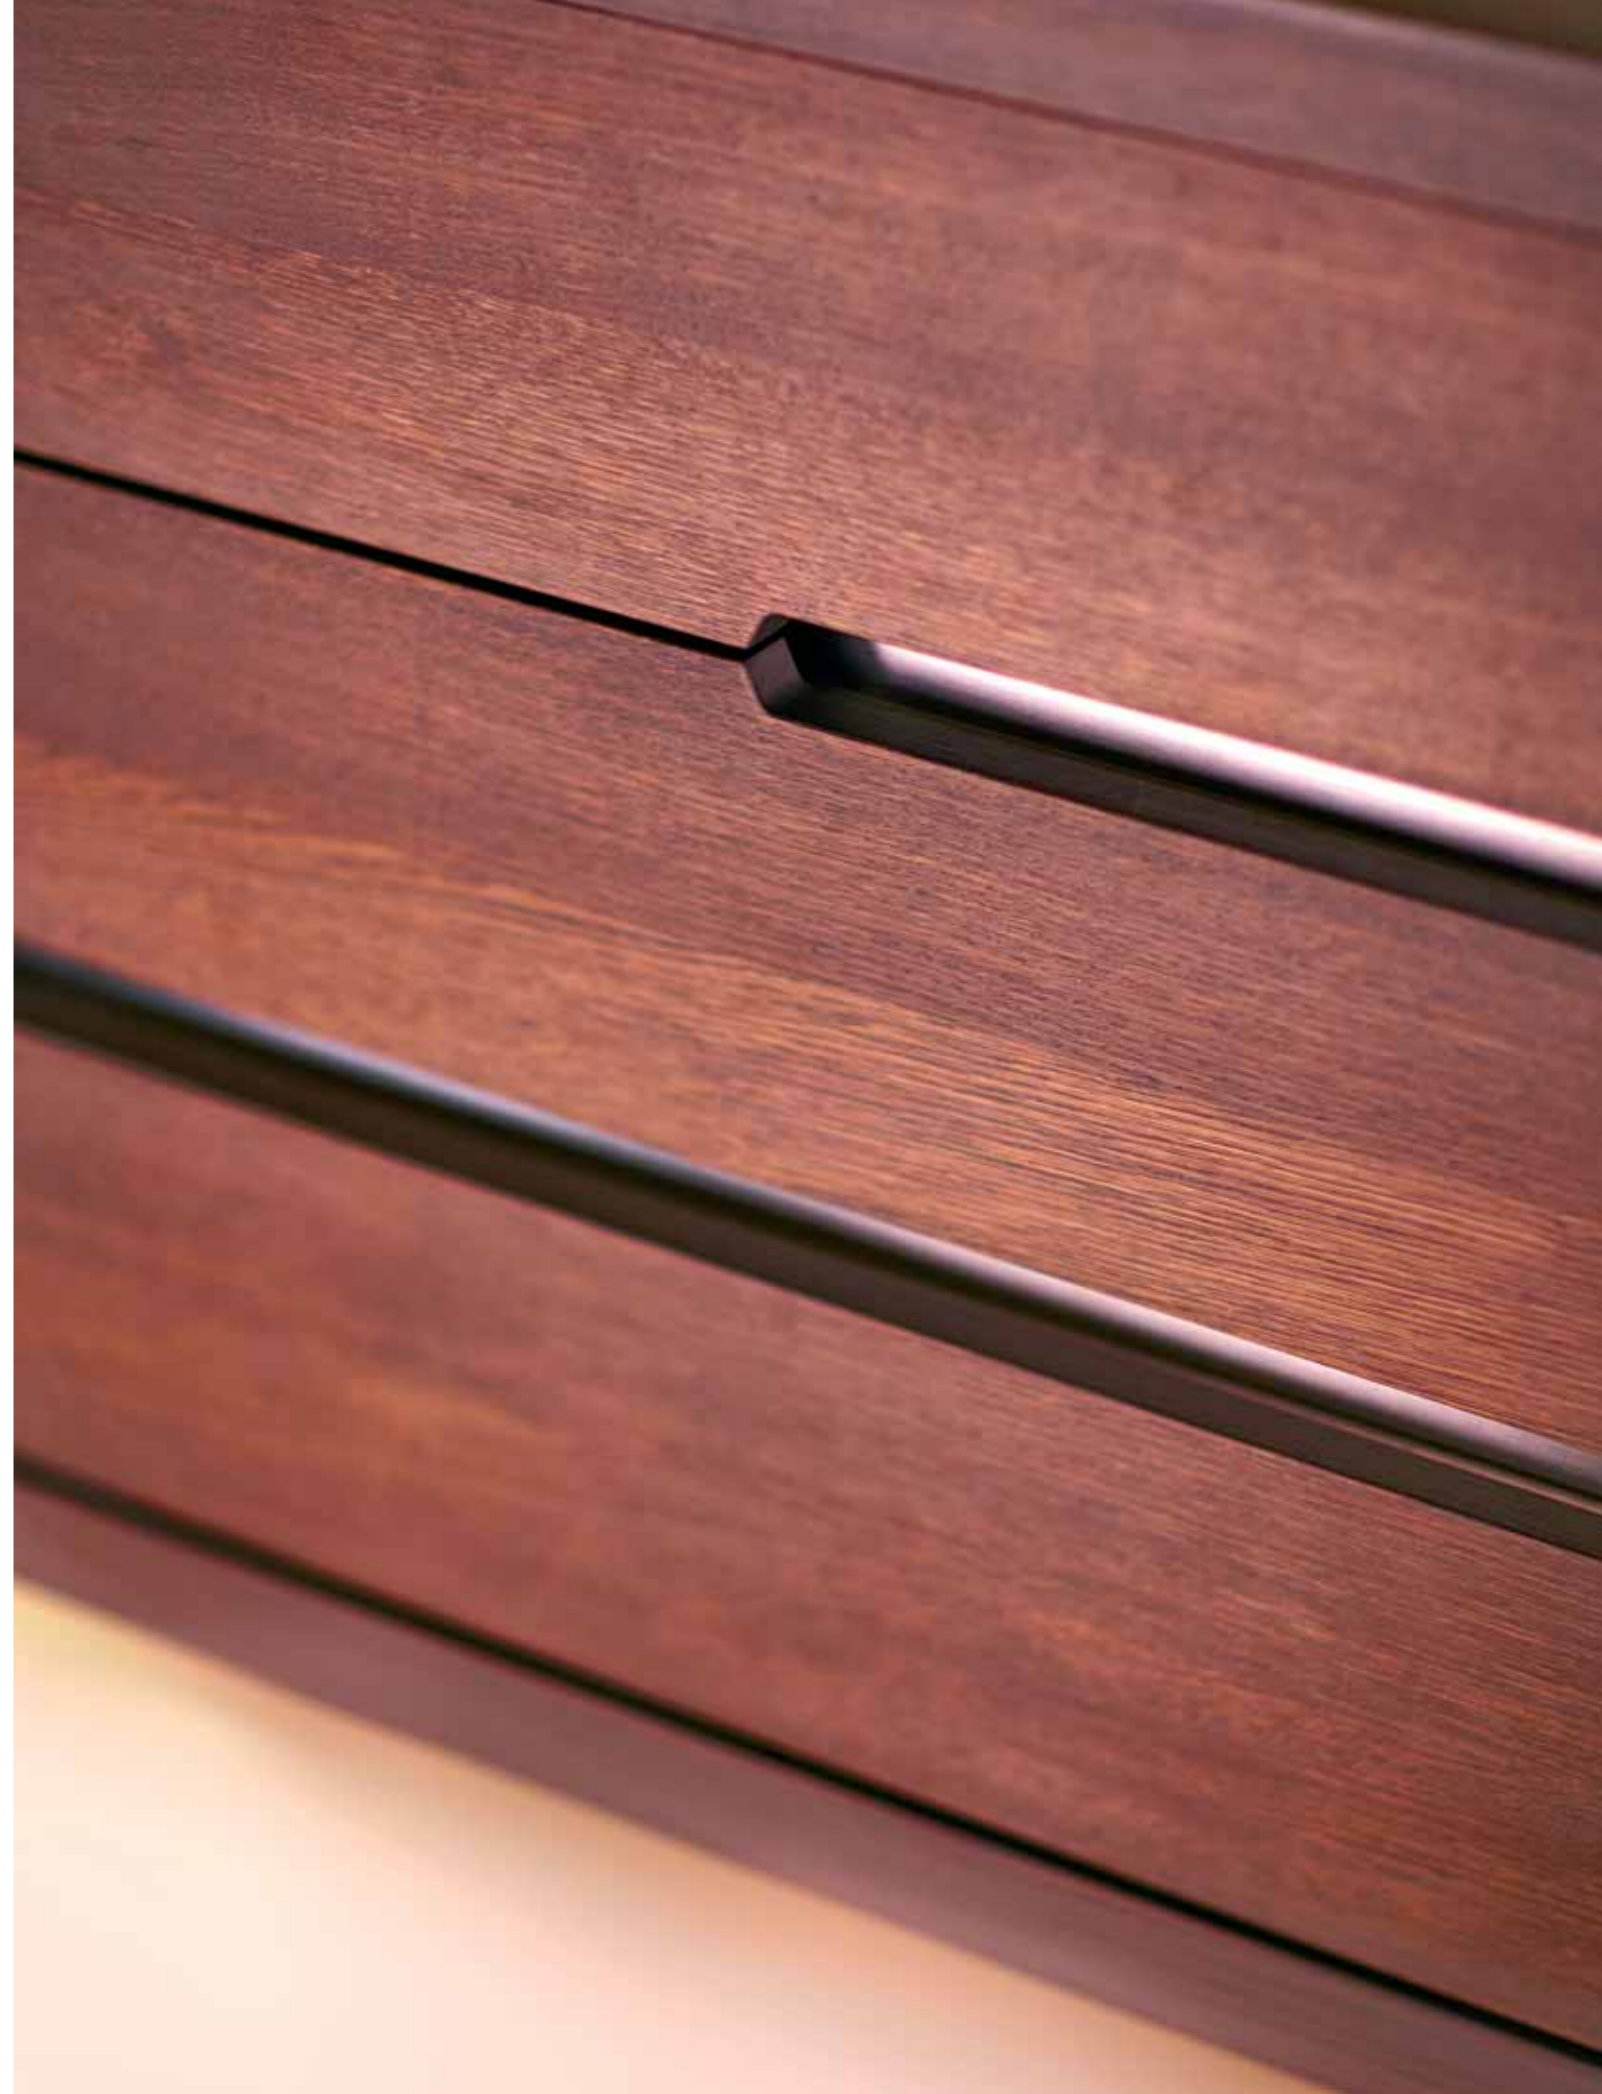

Ergo GF90  
solid oak,  
stainless steel

CE240T  
dark grey,  
stainless  
steel

Thema TBL180C a TD6C,  
solid oak, coffee, leather,  
stainless steel

Solid STV3  
solid oak,  
aluminium

Solid SP180  
solid oak